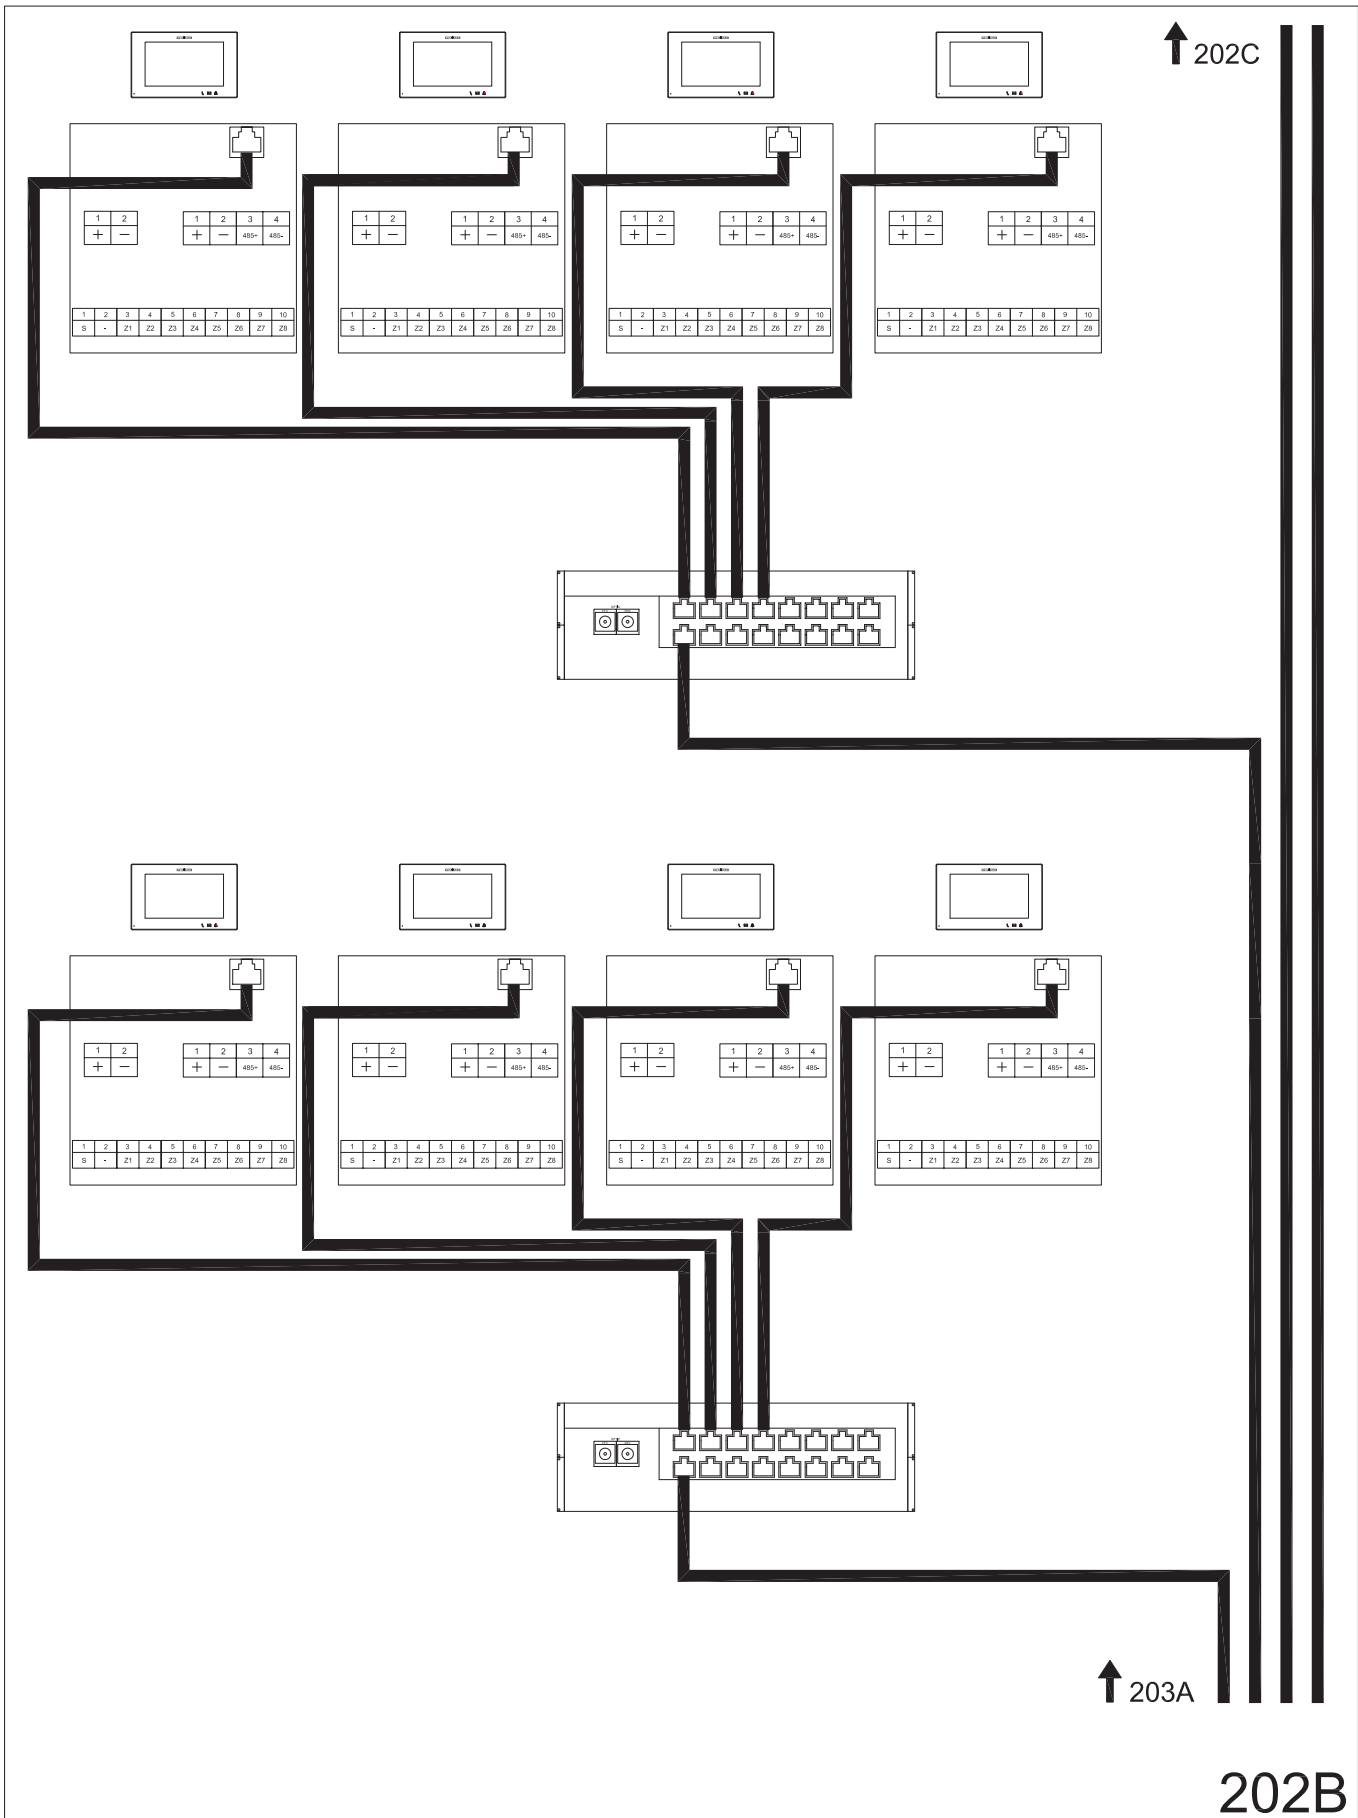

200: 1 INDIVIDUAL BLOCK: 2 Outdoor Panels + PC Management Unit. 4 Monitor per floor distribution.

202: All PoE Devices (Panels & Monitors)

202A - WIRING DIAGRAM. Connection detail: Outdoor panels - PC Management Unit.

202A

200: 1 INDIVIDUAL BLOCK: 2 Outdoor Panels + PC Management Unit. 4 Monitor per floor distribution.

202: All PoE Devices (Panels & Monitors)

202B - WIRING DIAGRAM. Connection detail: Floors. 4 Monitor per floor distribution.

202B

200: 1 INDIVIDUAL BLOCK: 2 Outdoor Panels + PC Management Unit. 4 Monitor per floor distribution.

202: All PoE Devices (Panels & Monitors)

202C - WIRING DIAGRAM. Connection detail: Floors. 4 Monitor per floor distribution.