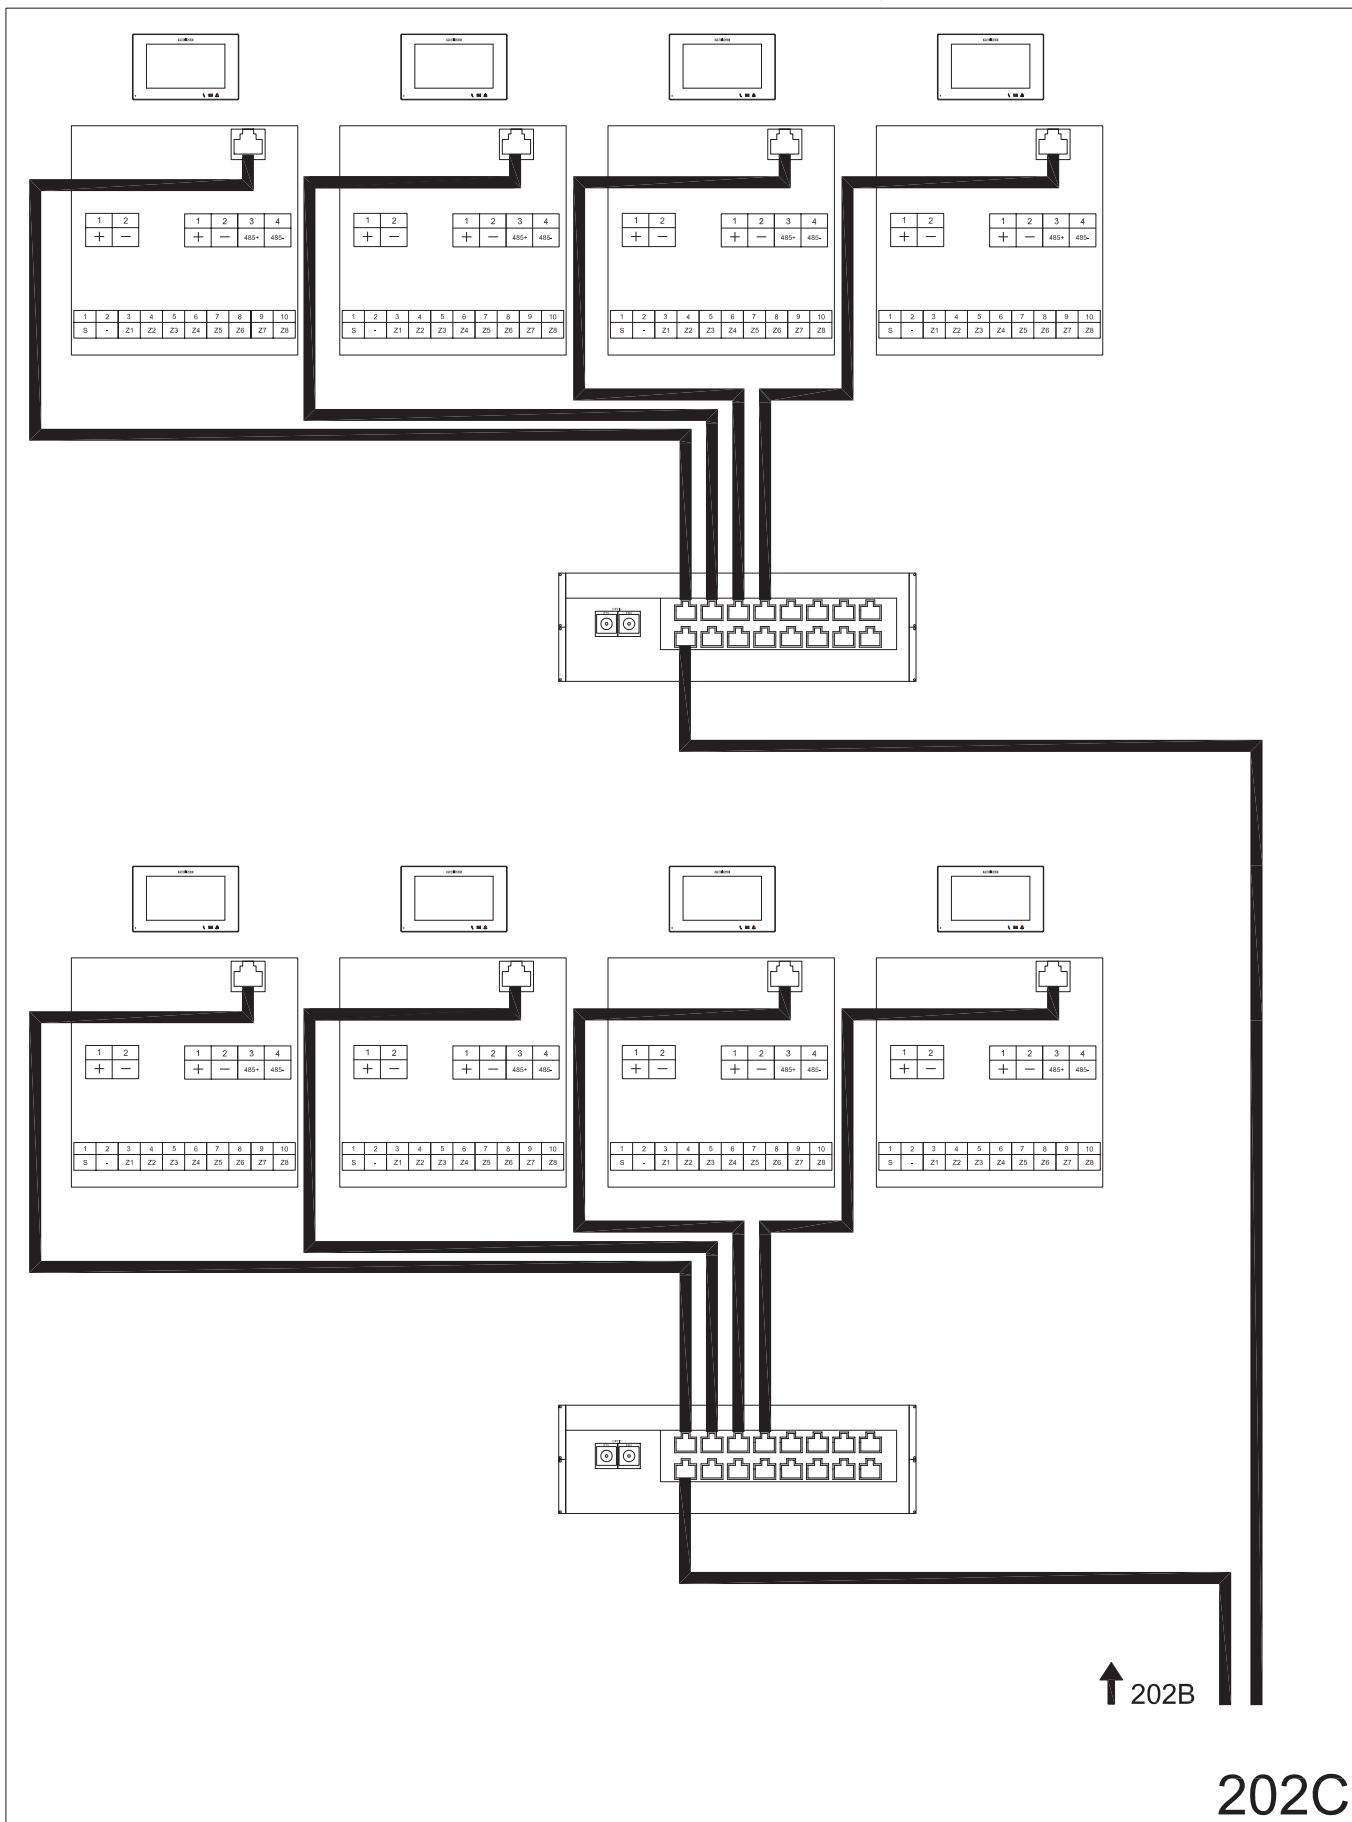

200: 1 INDIVIDUAL BLOCK: 2 Outdoor Panels + PC Management Unit. 4 Monitor per floor distribution.

202: All PoE Devices (Panels & Monitors)

202A - WIRING DIAGRAM. Connection detail: Outdoor panels - PC Management Unit.

202A

200: 1 INDIVIDUAL BLOCK: 2 Outdoor Panels + PC Management Unit. 4 Monitor per floor distribution.

202: All PoE Devices (Panels & Monitors)

202B - WIRING DIAGRAM. Connection detail: Floors. 4 Monitor per floor distribution.

202B

200: 1 INDIVIDUAL BLOCK: 2 Outdoor Panels + PC Management Unit. 4 Monitor per floor distribution.

202: All PoE Devices (Panels & Monitors)

202C - WIRING DIAGRAM. Connection detail: Floors. 4 Monitor per floor distribution.