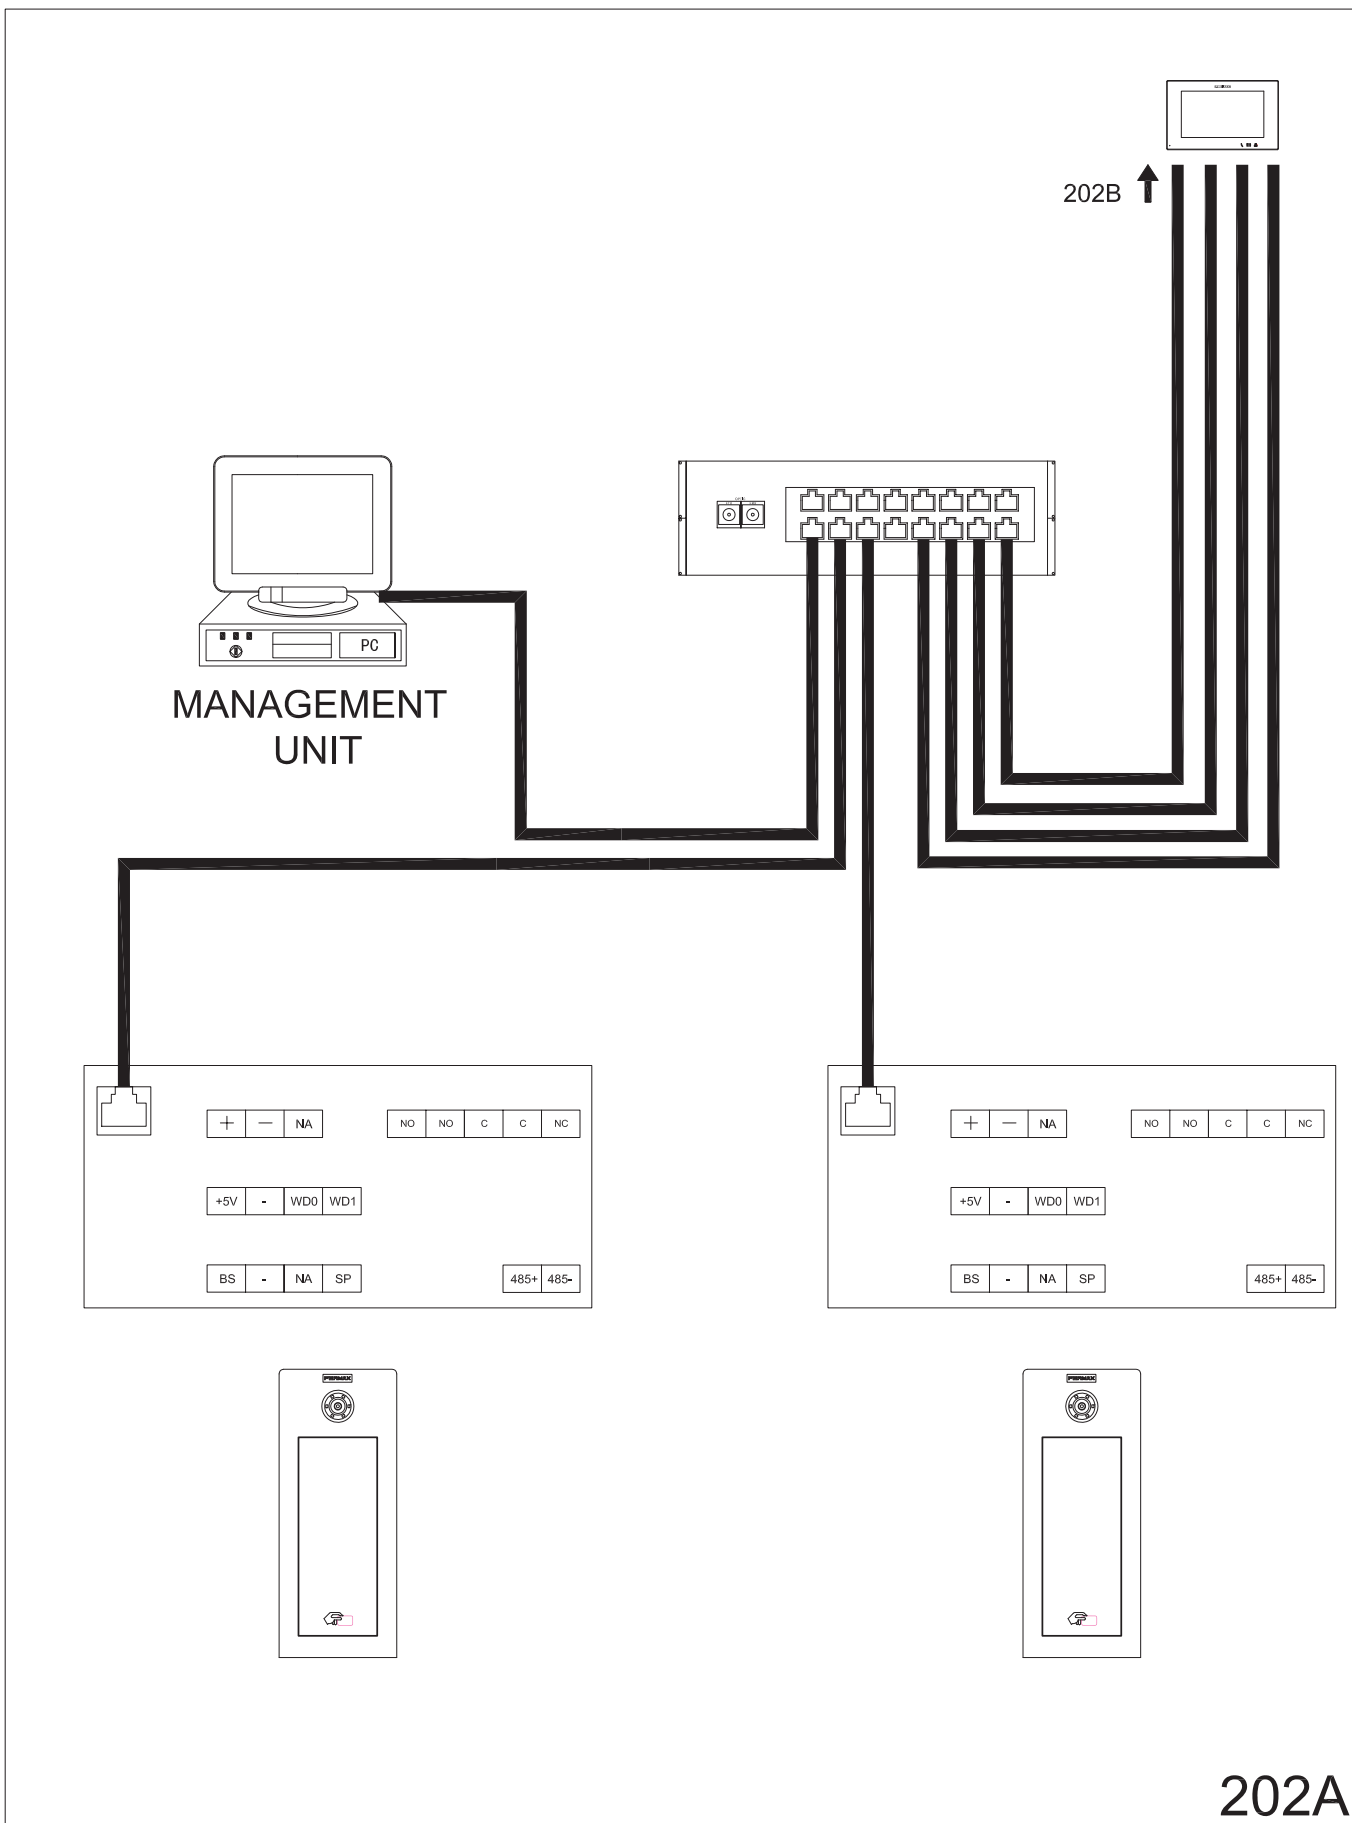

200: 1 INDIVIDUAL BLOCK: 2 Outdoor Panels + PC Management Unit. 4 Monitor per floor distribution.

202: All PoE Devices (Panels & Monitors)

202A - WIRING DIAGRAM. Connection detail: Outdoor panels - PC Management Unit.

202A

200: 1 INDIVIDUAL BLOCK: 2 Outdoor Panels + PC Management Unit. 4 Monitor per floor distribution.

202: All PoE Devices (Panels & Monitors)

202B - WIRING DIAGRAM. Connection detail: Floors. 4 Monitor per floor distribution.

202B

200: 1 INDIVIDUAL BLOCK: 2 Outdoor Panels + PC Management Unit. 4 Monitor per floor distribution.

202: All PoE Devices (Panels & Monitors)

202C - WIRING DIAGRAM. Connection detail: Floors. 4 Monitor per floor distribution.